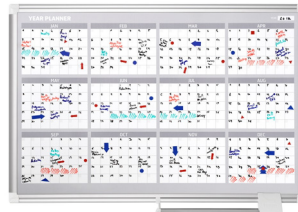

INDUSTRIAL

**Super Value Cork Bulletin Board
Aluminum Frame**

SIZE	ITEM	PRICE
18 X 24"	BVC-CA021170	
24 X 36"	BVC-CA031170	
36 X 48"	BVC-CA051170	
48 X 72"	BVC-CA271170	
48 X 96"	BVC-CA211170	

Magnetic Gold Ultra Calendar Planners

Desc.	SIZE	ITEM	PRICE
Weekly	24 X 36"	BVC-GA0396830	
Monthly	24 X 36"	BVC-GA0397830	
	36 X 48"	BVC-GA0597830	
4 Month	24 X 36"	BVC-GA03105830	
	36 X 48"	BVC-GA05105830	
12 Month	24 X 36"	BVC-GA03106830	
	36 X 48"	BVC-GA05106830	
Annual	36 X 48"	BVC-GA0594830	

Magnetic Planning Accessory Kit
includes 10 magnetic data cards, 3 magnetic calendar sheets (1 sheet w/week days, 1 sheet w/months & 1 sheet w/numbers); 4 blue and 4 red magnetic sheets (w/circles/squares/triangles/arrows), red blue & yellow dividing tape, eraser, cleaner spray, cleaner sheets, and 4 colored markers