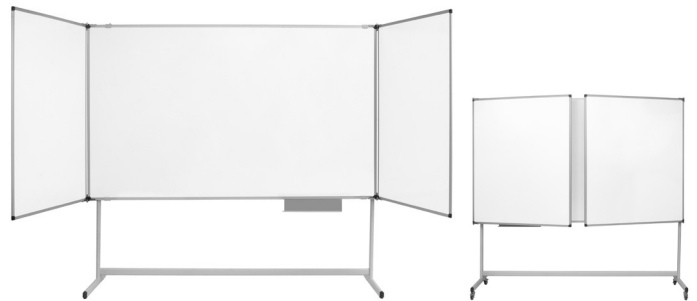

Industrial Maya Trio Board

SIZE (OPEN)	SIZE (CLOSED)	CODE	PRICE
94" x 36"	48" x 36"	BVC-TR02020101170	

Magnetic Gold Ultra Grid & Ruled Planners

Desc.	SIZE	ITEM	PRICE
Lacquered Steel - 10 Year Surface Warranty			
1" Ruled Planner	36 X 48"	BVC-MA0594830	
General Format Grid & KIT	48 X 72"	BVC-GA27109830A	
1x 2" Grid	36 X 48"	BVC-MA0592830	
1x 2" Grid & KIT	36 X 48"	BVC-MA0592830A	
	48 X 72"	BVC-MA2792830A	
Porcelain - Lifetime Surface Warranty			
Porcelain 1x2" Grid	36 X 48"	BVC-CR0830830	
Porcelain 1x2" Grid & KIT	36 X 48"	BVC-CR0830830A	
	48 X 72"	BVC-CR1230830A	

ITEM	PRICE
BVC-EA4806156	

Magnetic Gold Ultra Revolving Mobile Double-sided Presentation Easels

SIZE	ITEM	PRICE
35 X 47"	QR5203	
70 X 47"	QR5507	

Magnetic In-Out Planners

Desc.	SIZE	ITEM	PRICE
LetterBoard Combo	18 X 24"	BVC-GA0287830	
	24 X 3 6"	BVC-GA0387830	
Vertical	24 X 36"	BVC-GA02109830	
Horizontal	24 X 36"	BVC-GA01110830	
Letter Refills	1"	BVC-CAR1002	

We carry a full line of Magnetic Planning Accessories

Magnetic Dry Erase Tape Rolls & Strips

SIZE	ITEM	PRICE
1" X 50 ft.	BVC-FM2018	
2" X 50 ft.	BVC-FM2118	
3" X 50 ft.	BVC-FM2218	
Strips		
7/8" X 2"	BVC-FM2418	
7/8" X 6"	BVC-FM2518	

Industrial Mobile Maya Trio Board

SIZE (OPEN)	SIZE (CLOSED)	CODE	PRICE
118" x 40"	60" x 40"	BVC-TS03042170	
142" x 48"	72" x 48"	BVC-TS09042170	
157" x 40"	80" x 40"	BVC-TS05042170	

Waterproof Top-Hinged Enclosed Boards