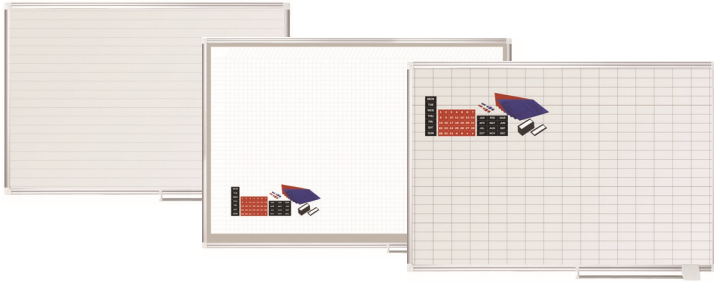

Industrial Magnetic Lacquered Steel Dry Erase Boards

SIZE	ITEM	PRICE
24" x 36"	BVC-MA0315177	
36" x 48"	BVC-MA0515177	

Industrial Bulletin Enclosed Board

SIZE	ITEM	PRICE
28" x 38"	BVC-VT6301611511	
47" x 38.5"	BVC-VT9501611511	

Industrial Maya Trio Board

SIZE (OPEN)	SIZE (CLOSED)	CODE	PRICE
94" x 36"	48" x 36"	BVC-TR02020101170	

Magnetic Gold Ultra Grid & Ruled Planners

Desc.	SIZE	ITEM	PRICE
Lacquered Steel - 10 Year Surface Warranty			
1" Ruled Planner	36 X 48"	BVC-MA0594830	
General Format Grid & KIT	48 X 72"	BVC-GA27109830A	
1x 2" Grid	36 X 48"	BVC-MA0592830	
1x 2" Grid & KIT	36 X 48"	BVC-MA0592830A	
	48 X 72"	BVC-MA2792830A	
Porcelain - Lifetime Surface Warranty			
Porcelain 1x2" Grid	36 X 48"	BVC-CR0830830	
Porcelain 1x2" Grid & KIT	36 X 48"	BVC-CR0830830A	
	48 X 72"	BVC-CR1230830A	