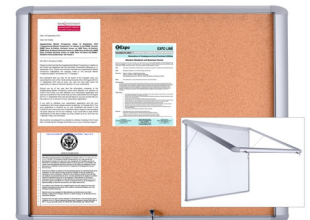

Waterproof Top-Hinged Enclosed Boards

SIZE	ITEM	PRICE
Lacquered Steel - 10 Year Surface Warranty		
30 X 26.5"	BVC-VT340609760	
47 X 38.3"	BVC-VT380609760	
Cork Surface		
30 X 26.5"	BVC-VT340601760	
47" X 38.3"	BVC-VT380601760